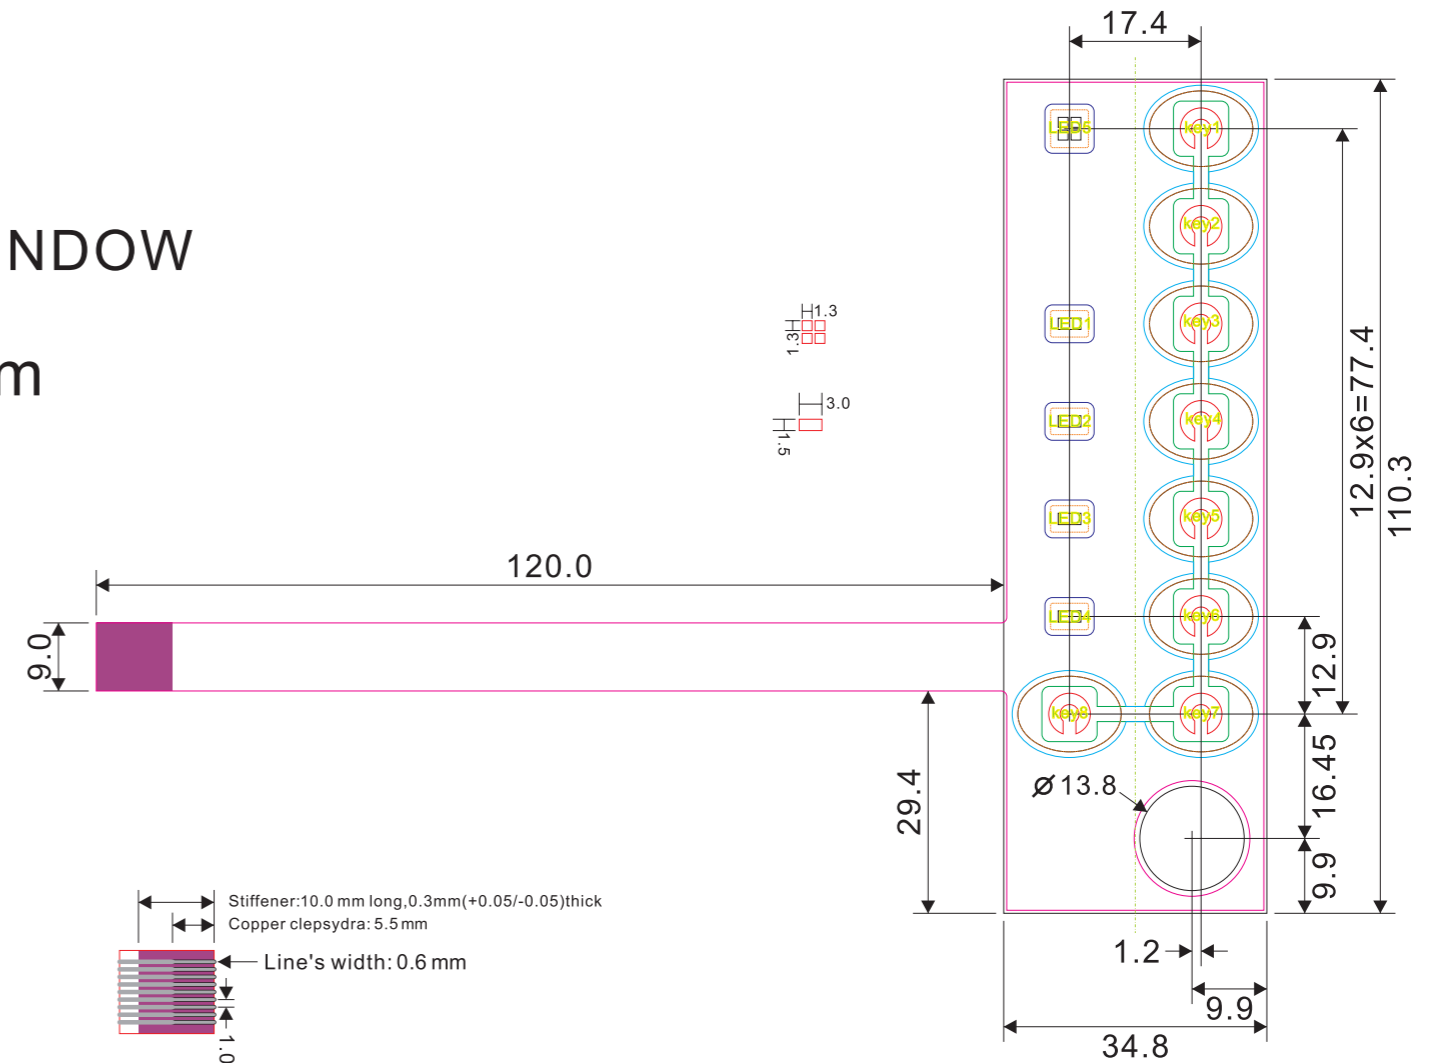

Colors:

- PANTONE 445 C
- PANTONE 429 C
- White
- TRANSPARENT WHITE WINDOW
- Round Embossed height 0.4-0.5 mm
- CUT-OUT

- Overlay: Autotex F200 (0.2mm)
- Spacer: SP0.025 (0.125mm)
- Dome retainer layer: PET0.125 (0.125mm)
- ⊙ Metal Dome: dia. 8.4mm 280gx8pcs
- Insulator: SP0.188 (0.288mm)
- Circuit: PET0.125 (0.125mm)
- Rear adhesive (Stiffener): 3M467MP (0.05mm)
- Total Thickness About: 0.95mm**

Dimension: Tolerance ± 0.2mm

**SN-1008-004**  
**M440C\_keypad**  
**08/26/2010-R1**