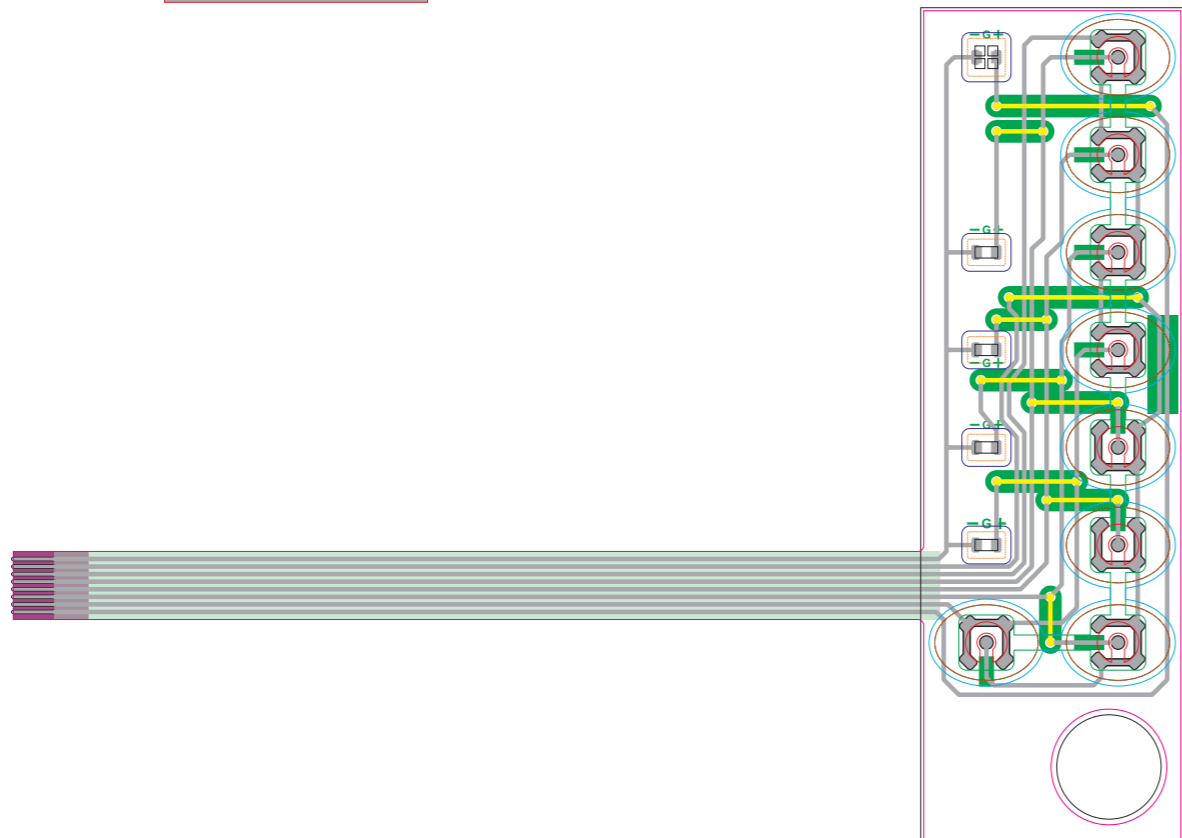

Colors:

- PANTONE 445 C
- PANTONE 429 C
- White
- TRANSPARENT WHITE WINDOW
- Round Embossed height 0.4-0.5 mm
- CUT-OUT

- Overlay: Autotex F200 (0.2mm)
- Spacer: SP0.025 (0.125mm)
- Dome retainer layer: PET0.125 (0.125mm)
- ⊙ Metal Dome: dia. 8.4mm 280gx8pcs
- Insulator: SP0.188 (0.288mm)
- Circuit: PET0.125 (0.125mm)
- Rear adhesive (Stiffener): 3M467MP (0.05mm)
- Total Thickness About: 0.95mm**

Dimension: Tolerance ± 0.2mm

**SN-1008-004**  
**M440C\_keypad**  
**08/26/2010-R1**